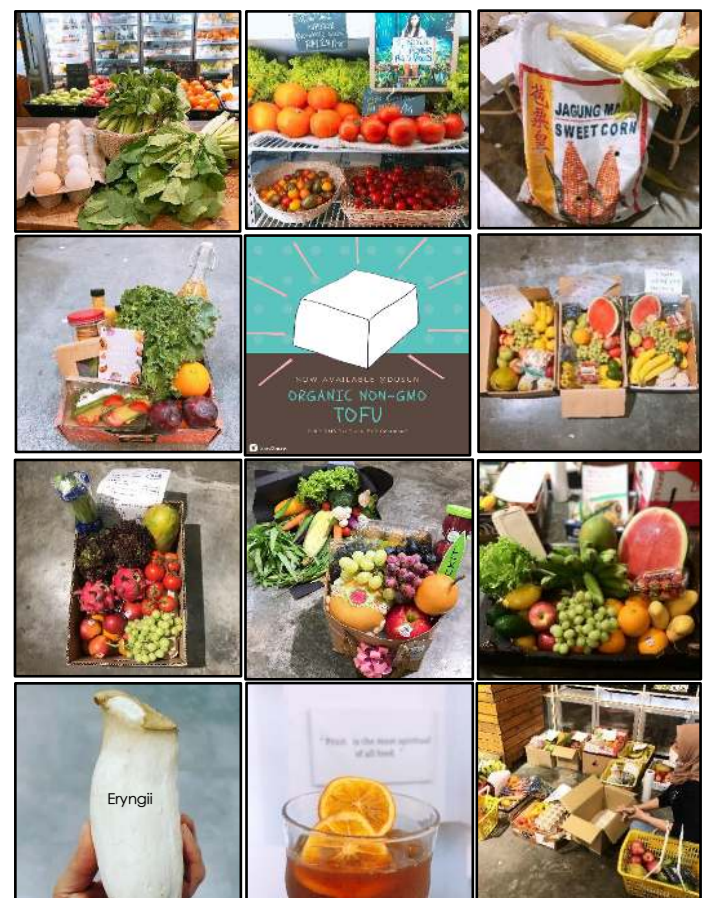

V	VEGETABLE	UOM	SIZE	PRICE	ORDER
POTATO					
1	VIET Sweet Potato Yellow	kg		12.90	
OTHER VEGETABLE					
2	Local Ipoh Pearl Jagung	pc	5pc	na	na
CELERY					
3	AUS Celery	kg		22.00	
CARROT					
4	AUS Carrot 'A'	kg		5.90	
CUCUMBER					
5	Local Susu Cucumber	kg		4.00	
GINGER/TURMERIC					
6	Bentong Ginger	kg		29.90	
ROOTS					
7	Seng Kuang	kg		6.00	
8	Beetroot	kg		11.90	
ONIONS/GARLIC/					
9	Holland Yellow Onion	kg		6.00	
10	Red Shallots	kg		13.90	
11	Garlic	pkt	+450g	4.00	
E	FREE RANGE EGGS	UOM	SIZE	PRICE	ORDER
12	Free Range Egg 'A'	ctn	12pcs	19.00	
13	Free Range Egg 'B'	pc	1pc	1.20	
14	Free Range Egg 'B'	tray	30pcs	35.00	

OV	ORGANIC VEGE	UOM	SIZE	PRICE	ORDER
PUMPKIN					
1	Org. Pumpkin	kg		15.00	
TOMATO					
2	Org. Truss Cherry Tomato	kg		25.00	
3	Org. Truss Big Tomato	kg		16.00	
4	Org. King Tomato	kg		10.00	
5	Org. Round Cherry with calyx	kg		15.00	
6	Org. Garden Medley Tomato	kg		18.00	
7	Org. Heirloom Cherry Tomato	kg		25.00	
CUCUMBER					
8	Org. Kyuri Cucumber	kg		16.00	
GREEN LEAFY/OTHER					
9	Org. Kale (plucked)	pkt	+200g	10.00	
10	Org. Green/Red Coral Lettuce	cup	1	4.00	
11	Org. Kang Kung	kg		na	na
12	Org. Sweet potato Leaf	kg		na	na
13	Org. Ladies Finger / Okra	kg		15.00	
14	Org. Brinjal	kg		15.00	
15	Org. Spinach	kg		18.00	
16	Org. Red/Green Bayam	kg		15.00	
17	Org. Coriander	kg		22.00	
18	Org. Spring Onion	kg		22.00	
19	Org. Cabbage	kg		11.00	
20	Org. Zuchinni (green/yellow)	kg		15.00	
21	Org. Baby Zuchinni	kg		48.00	
22	Org. Red Radish (small)	kg		36.00	
23	Org. Sweet mini capsicum	kg		15.00	
24	Org. Celery	kg		24.00	
25	Org. Mini Sweet Capsicum	kg		15.00	
MUSHROOM					
26	Eryngii (King Trumpet) Mushroom	kg	100g	2.50	
27	Local Org. Enoki Musroom	pkt	200g	2.50	
28	Local Org. Oyster Musroom	pkt	500g	na	na
TOFU					
29	Org. Tofu	pc	1pc	5.00	
BEANS					
30	Org. French Beans (A)	kg		15.00	
31	Org. Long Bean	kg		15.00